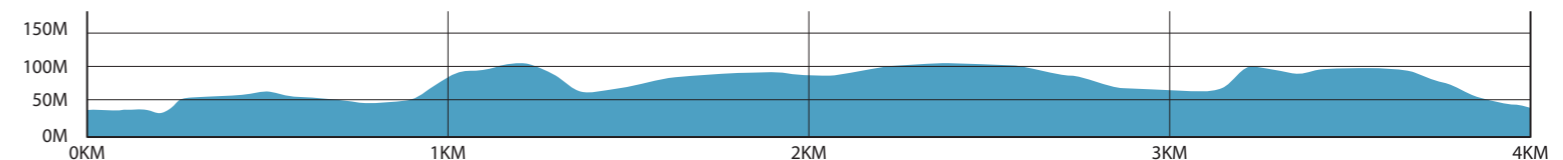

DISTANCE: 4.0KM

TOTAL CLIMB: 39M

HIGHEST POINT: 102M

LOWEST POINT: 48M

100M 0 100 200 300 400 500M